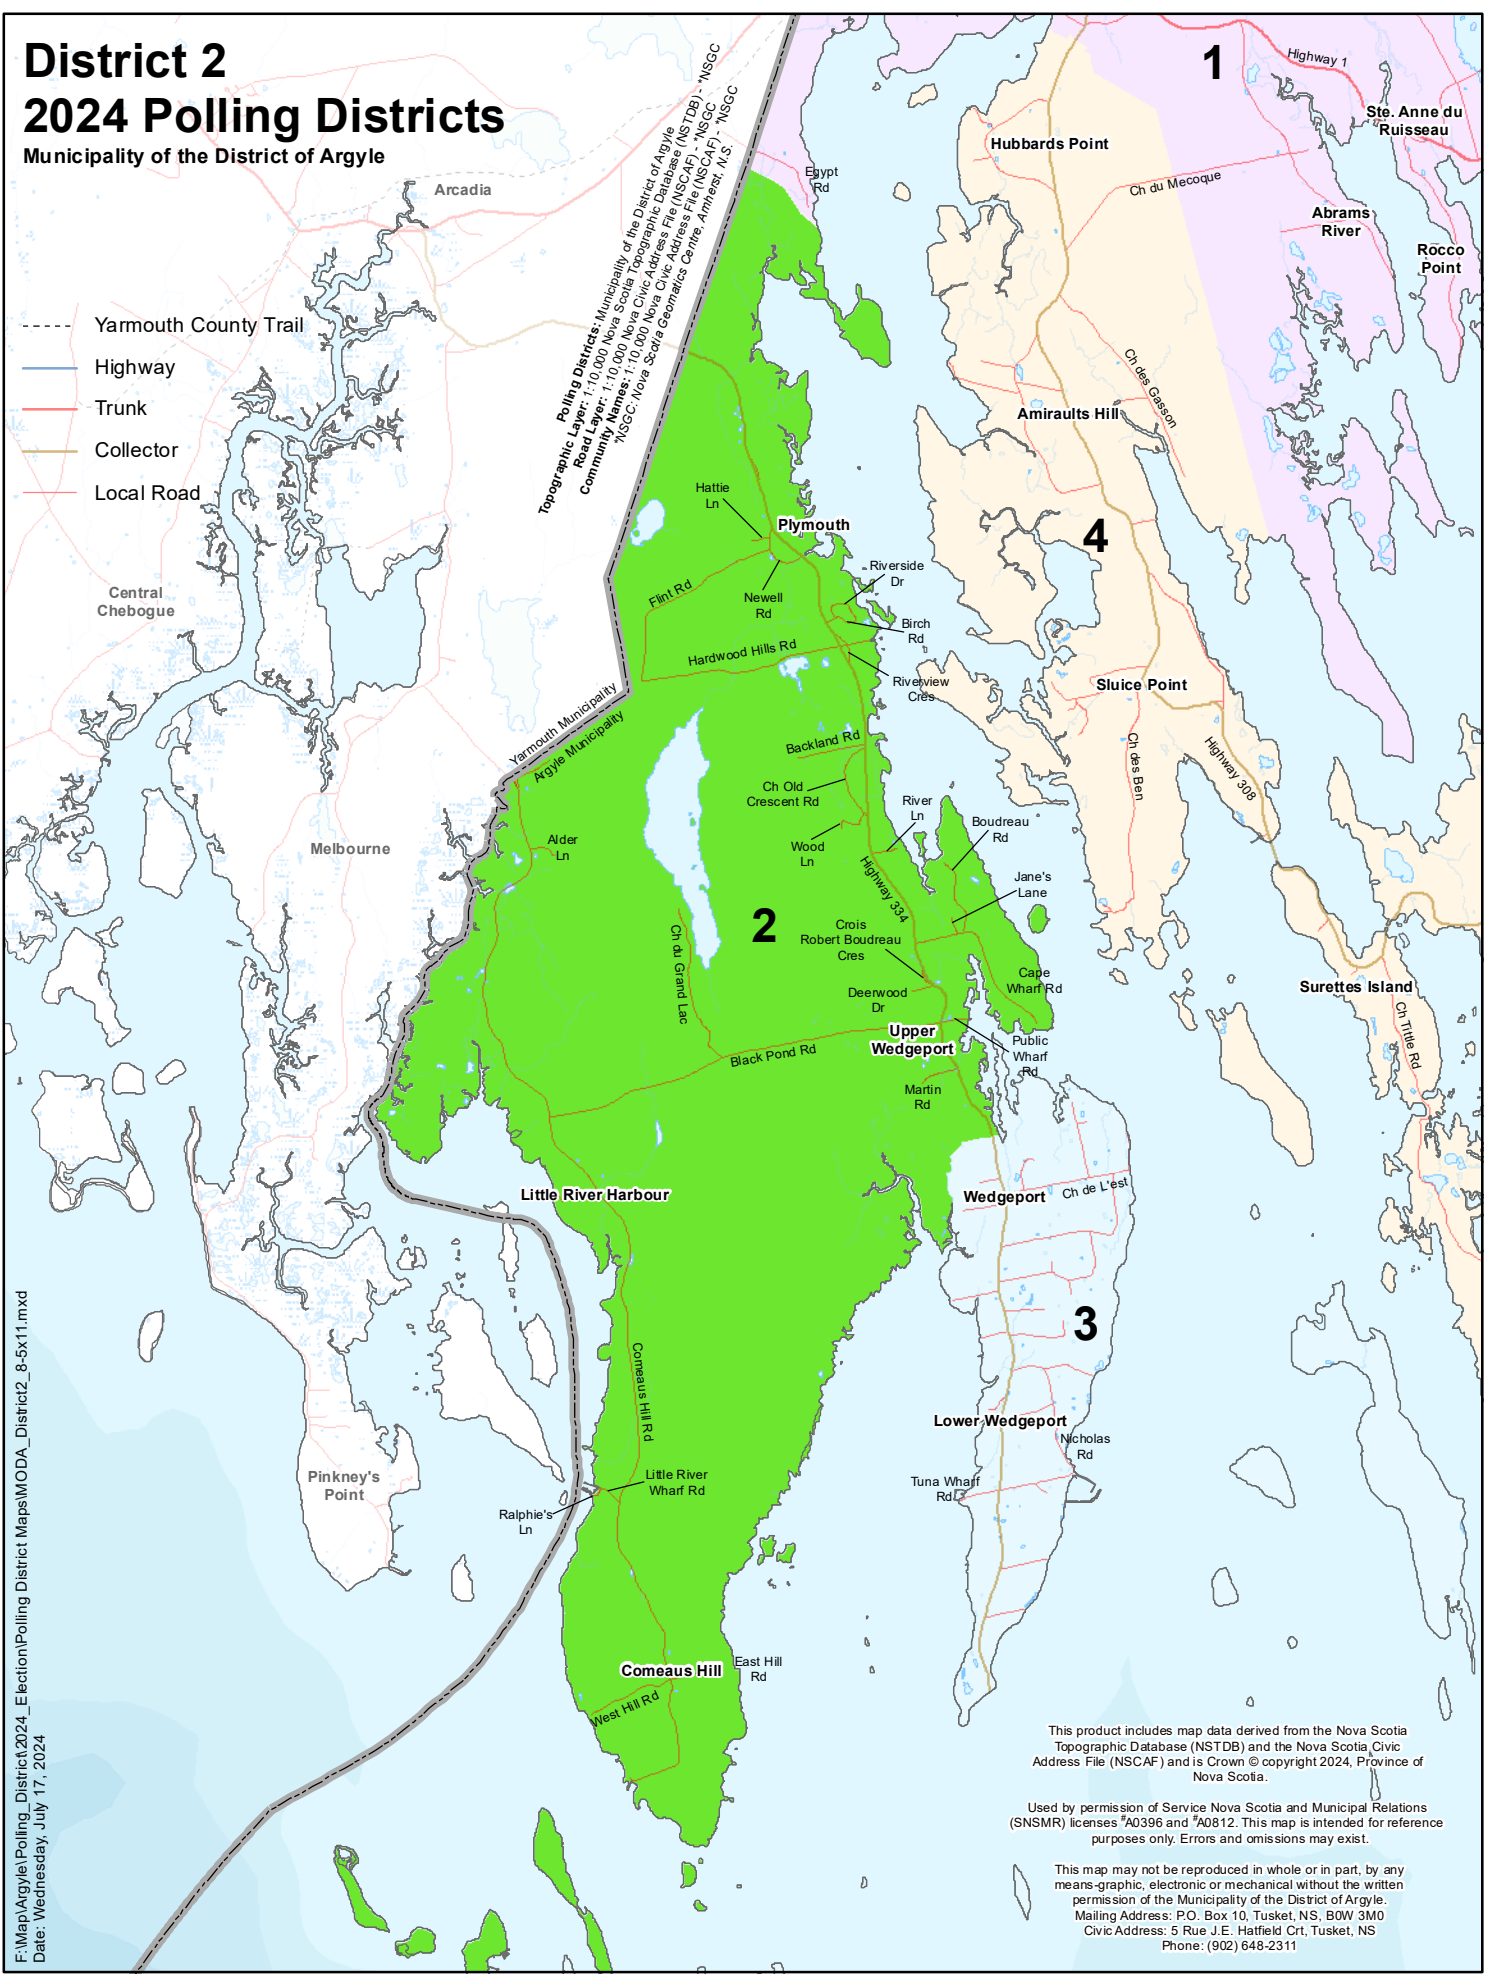

# District 2 2024 Polling Districts

Municipality of the District of Argyle

- Yarmouth County Trail
- Highway
- Trunk
- Collector
- Local Road

Topographic Layers: Municipality of the District of Argyle  
 Road Layer: 1:10,000 Nova Scotia Topographic Database (NSTDB) - NSGC  
 Community Names: 1:10,000 Nova Scotia Civic Address File (NSCAF) - NSGC  
 Nova Scotia Geomatics Centre, Amherst, N.S. - NSGC

F:\Map\Argyle\Polling\_District\_2024\_Election\Polling District Maps\WODA\_District2\_8-5x11.mxd  
 Date: Wednesday, July 17, 2024

This product includes map data derived from the Nova Scotia Topographic Database (NSTDB) and the Nova Scotia Civic Address File (NSCAF) and is Crown © copyright 2024, Province of Nova Scotia.