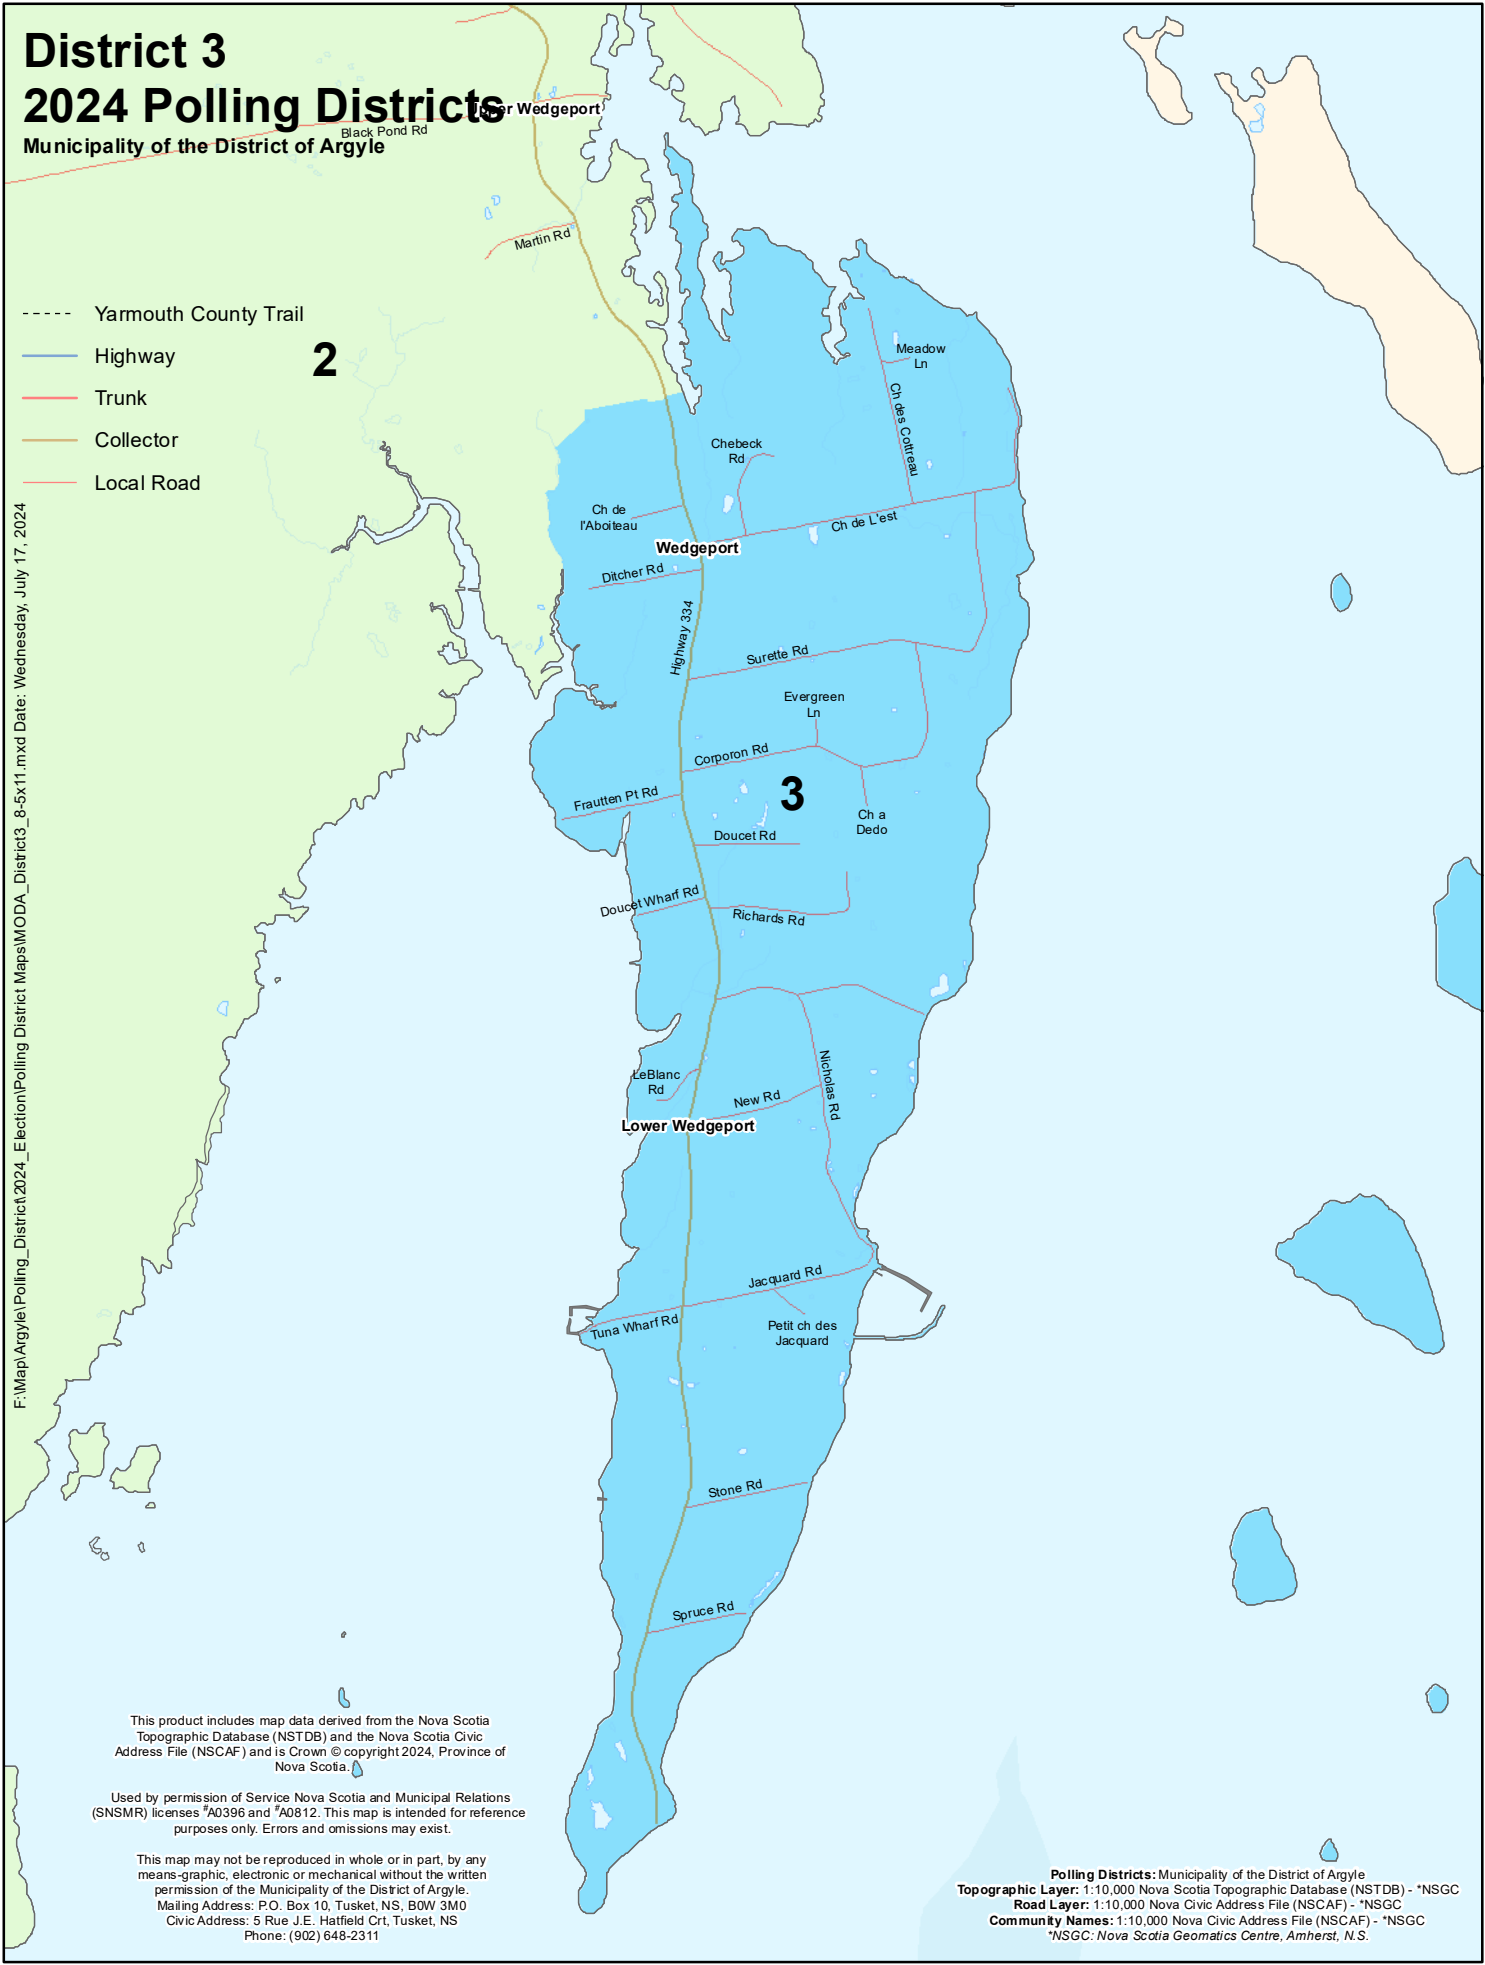

District 3

2024 Polling Districts

Municipality of the District of Argyle

- ----- Yarmouth County Trail
- Highway
- Trunk
- Collector
- Local Road

2

3

F:\Map\Argyle\Polling_District\2024_Election\Polling District Maps\MODA_District3_8-5x11.mxd Date: Wednesday, July 17, 2024

This product includes map data derived from the Nova Scotia Topographic Database (NSTDB) and the Nova Scotia Civic Address File (NSCAF) and is Crown © copyright 2024, Province of Nova Scotia.

Used by permission of Service Nova Scotia and Municipal Relations (SNSMR) licenses *A0396 and *A0812. This map is intended for reference purposes only. Errors and omissions may exist.

Polling Districts: Municipality of the District of Argyle
Topographic Layer: 1:10,000 Nova Scotia Topographic Database (NSTDB) - *NSGC
Road Layer: 1:10,000 Nova Civic Address File (NSCAF) - *NSGC
Community Names: 1:10,000 Nova Civic Address File (NSCAF) - *NSGC
*NSGC: Nova Scotia Geomatics Centre, Amherst, N.S.