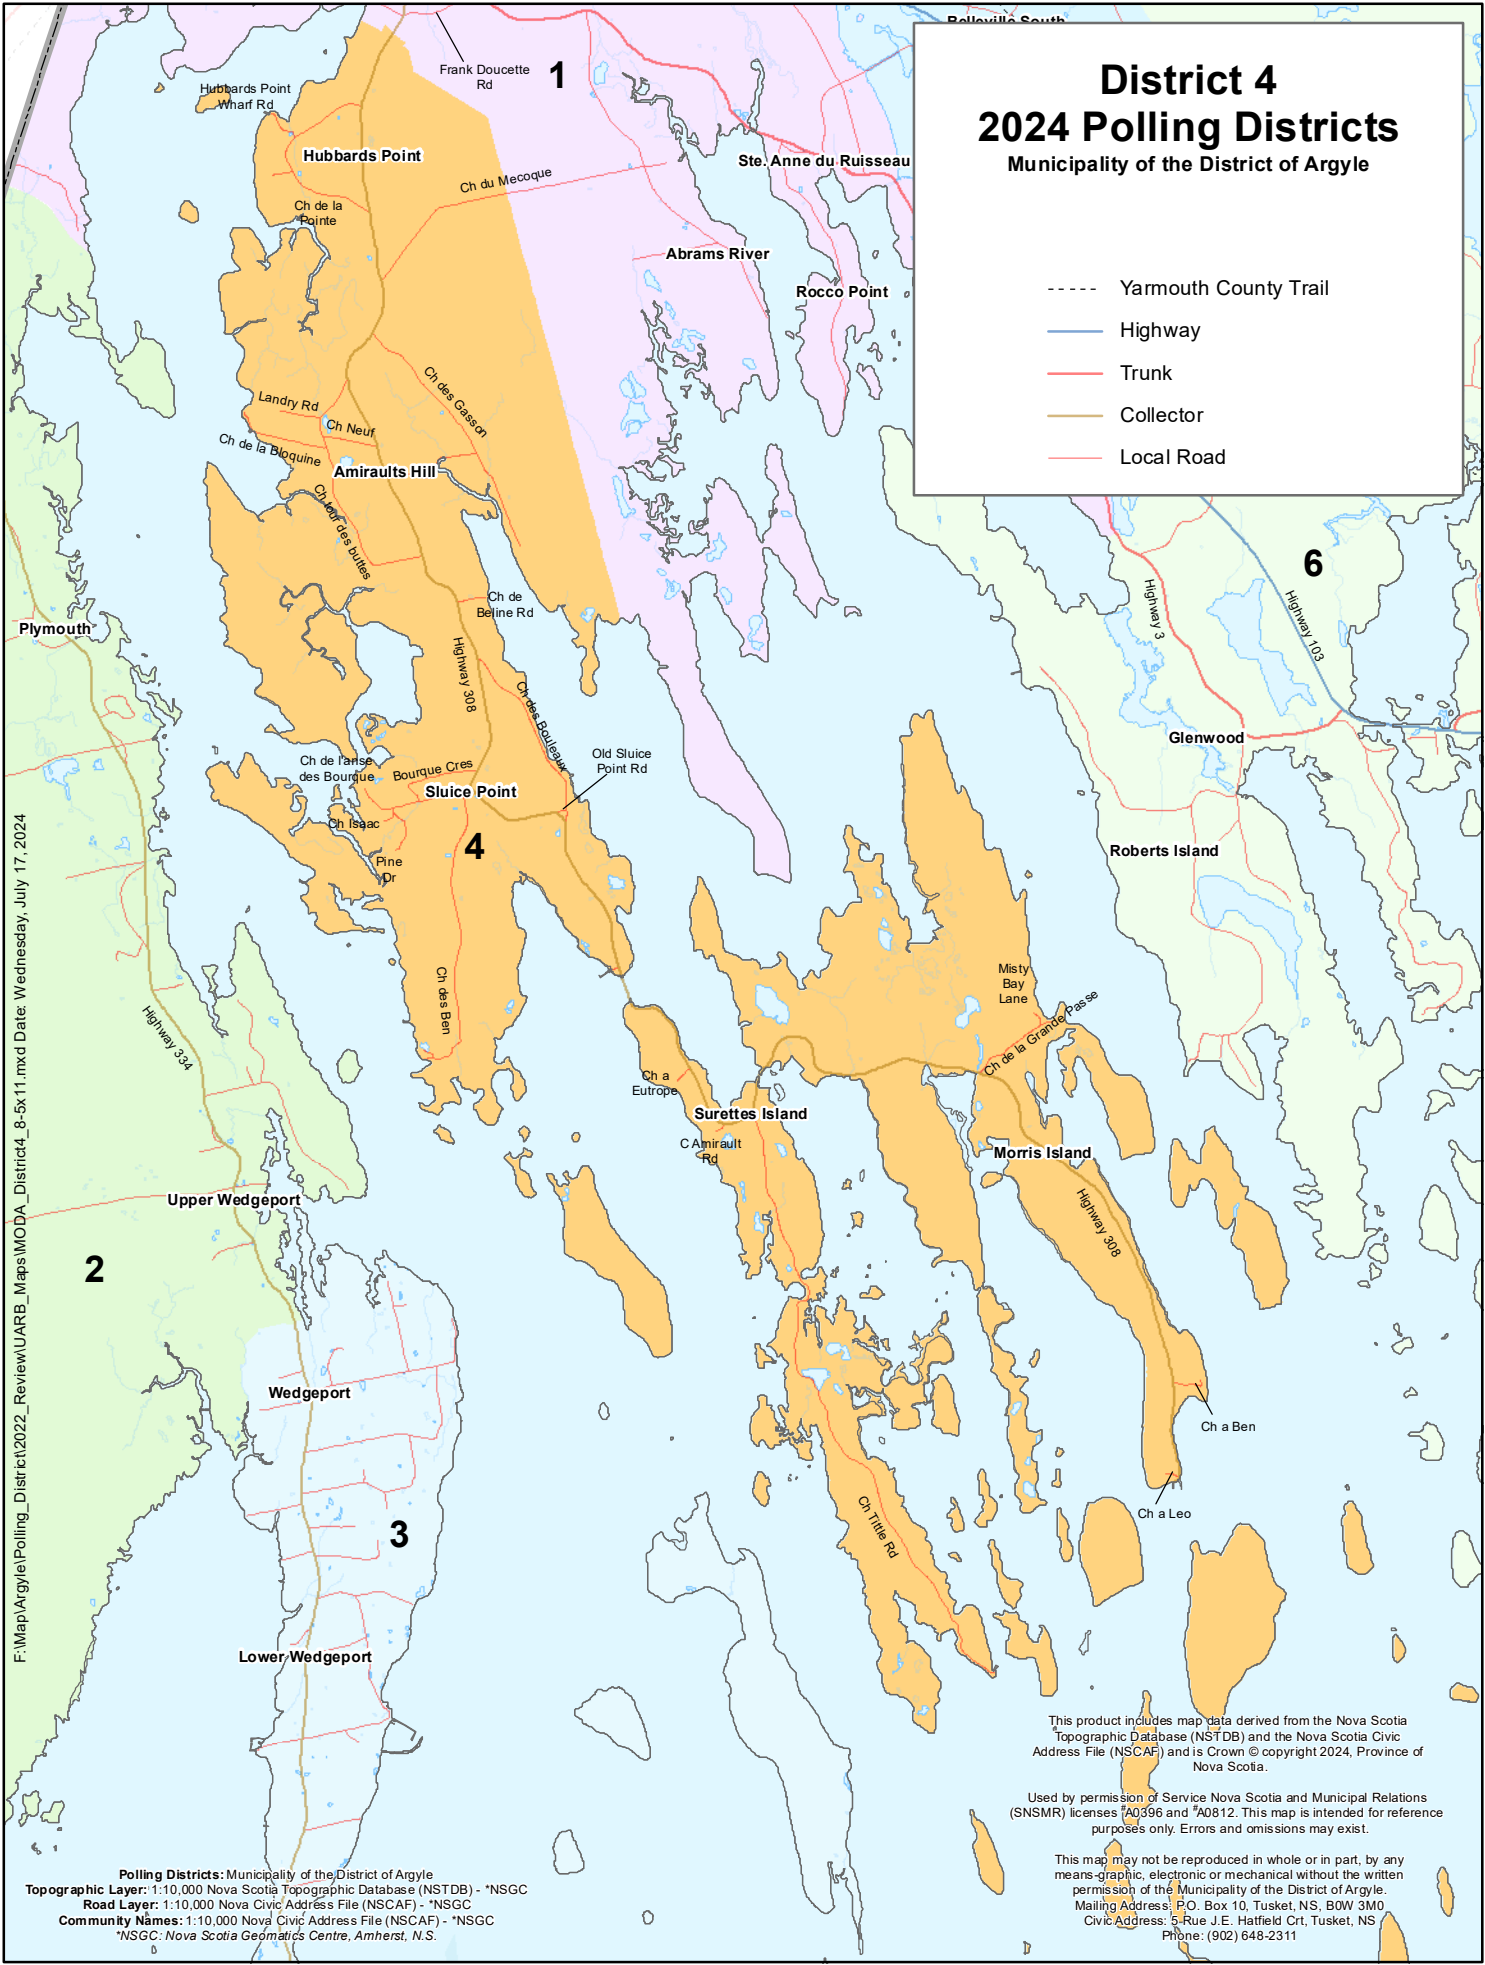

District 4 2024 Polling Districts

Municipality of the District of Argyle

- ----- Yarmouth County Trail
- Highway
- Trunk
- Collector
- Local Road

F:\Map\Argyle\Polling_District\2022_Review\UARB_Maps\MODA_District4_8-5x11.mxd Date: Wednesday, July 17, 2024

Polling Districts: Municipality of the District of Argyle
Topographic Layer: 1:10,000 Nova Scotia Topographic Database (NSTDB) - *NSGC
Road Layer: 1:10,000 Nova Civic Address File (NSCAF) - *NSGC
Community Names: 1:10,000 Nova Civic Address File (NSCAF) - *NSGC
*NSGC: Nova Scotia Geomatics Centre, Amherst, N.S.

This product includes map data derived from the Nova Scotia Topographic Database (NSTDB) and the Nova Scotia Civic Address File (NSCAF) and is Crown © copyright 2024, Province of Nova Scotia.

Used by permission of Service Nova Scotia and Municipal Relations (SNSMR) licenses #A0396 and #A0812. This map is intended for reference purposes only. Errors and omissions may exist.