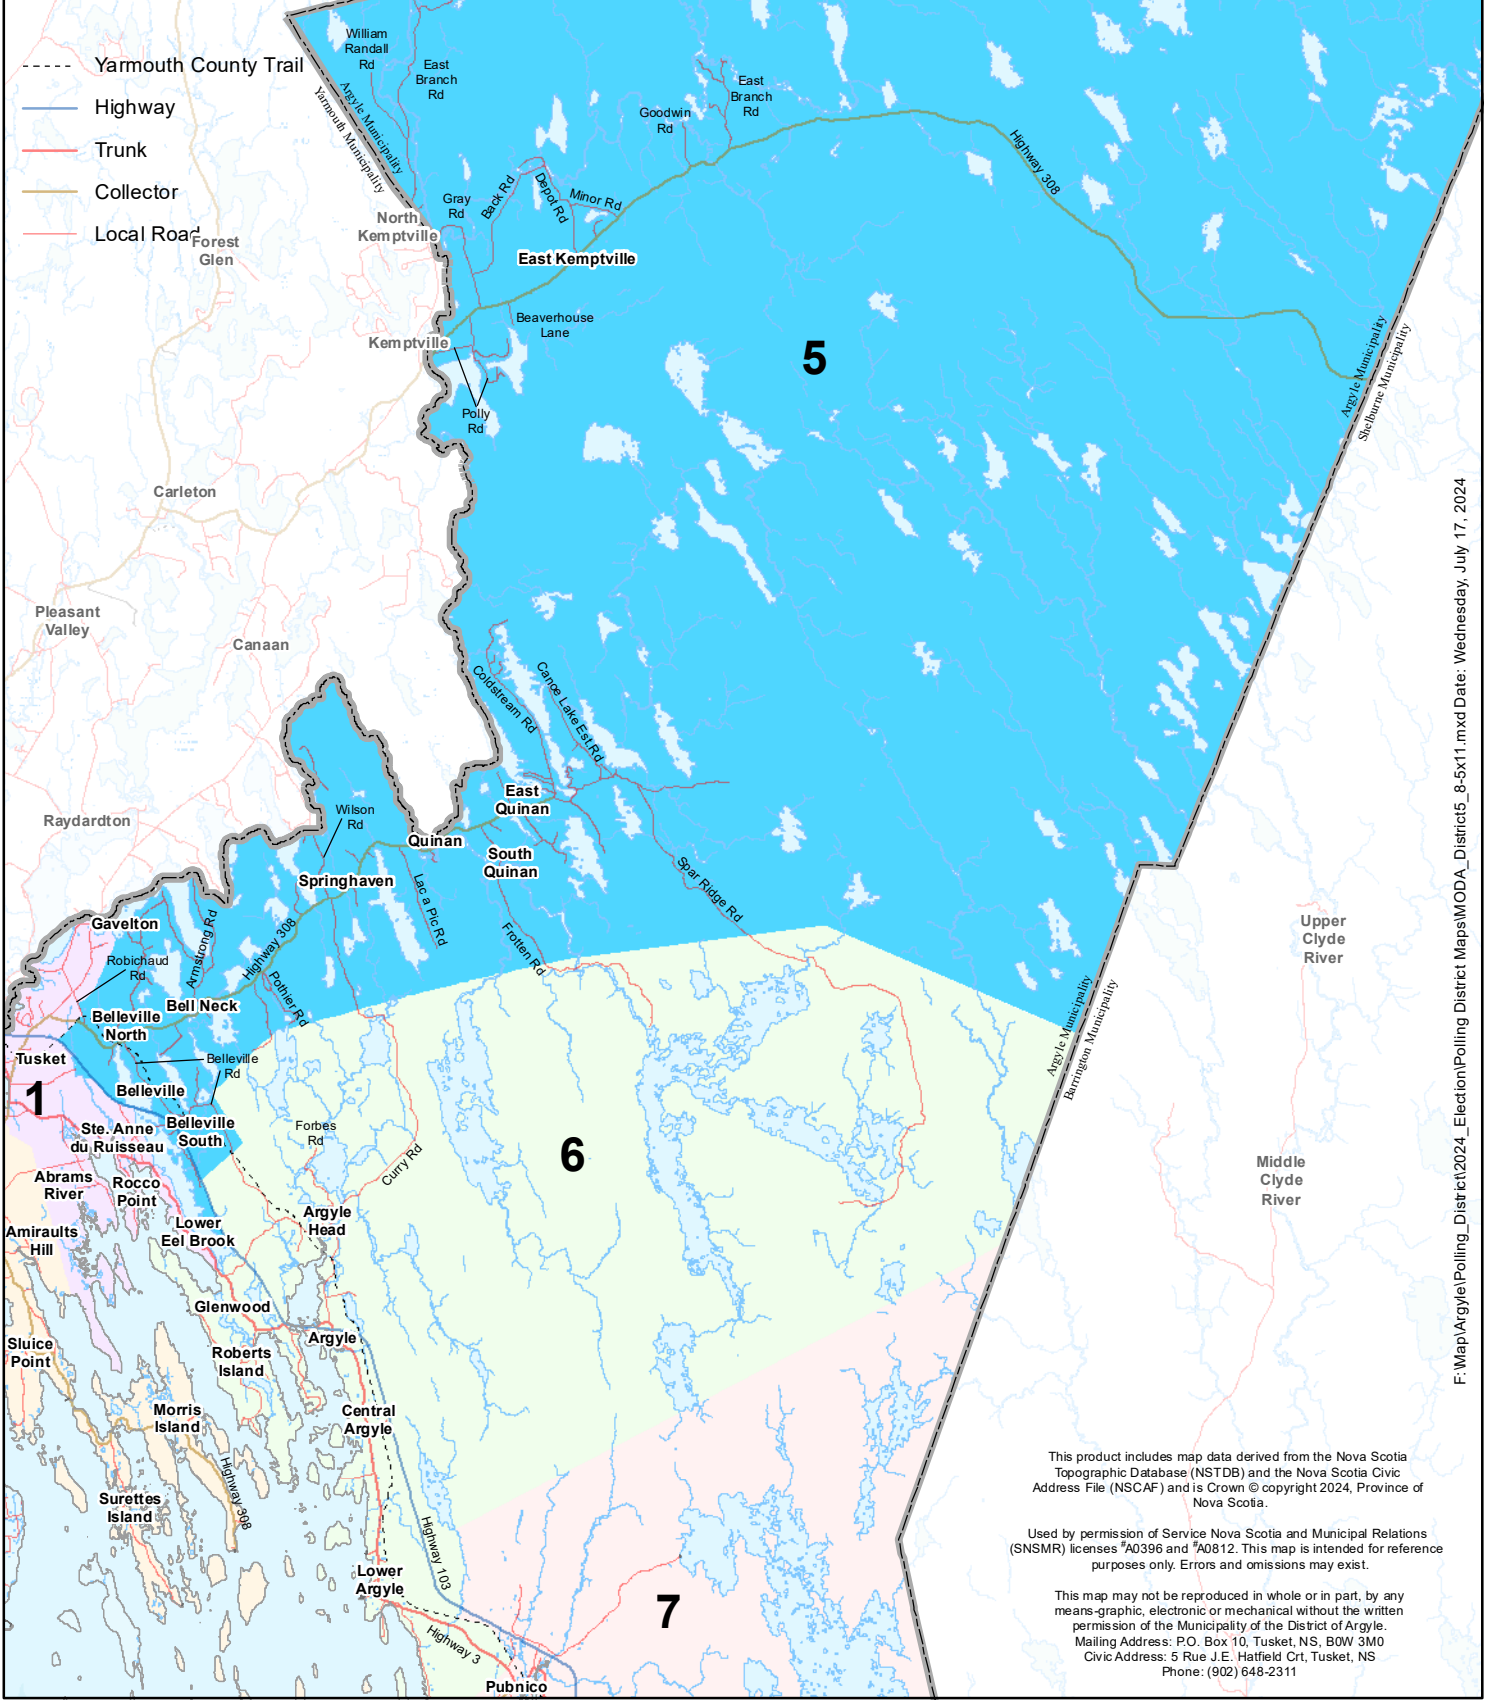

District 5

2024 Polling Districts

Municipality of the District of Argyle

Polling Districts: Municipality of the District of Argyle
Topographic Layer: 1:10,000 Nova Scotia Topographic Database (NSTDB) - *NSGC
Road Layer: 1:10,000 Nova Civic Address File (NSCAF) - *NSGC
Community Names: 1:10,000 Nova Civic Address File (NSCAF) - *NSGC
*NSGC: Nova Scotia Geomatics Centre, Amherst, N.S.

- ----- Yarmouth County Trail
- Highway
- Trunk
- Collector
- Local Road

F:\Map\Argyle\Polling_District\2024_Election\Polling District Maps\MODA_District5_8-5x11.mxd Date: Wednesday, July 17, 2024

This product includes map data derived from the Nova Scotia Topographic Database (NSTDB) and the Nova Scotia Civic Address File (NSCAF) and is Crown © copyright 2024, Province of Nova Scotia.

Used by permission of Service Nova Scotia and Municipal Relations (SNSMR) licenses #A0396 and #A0812. This map is intended for reference purposes only. Errors and omissions may exist.