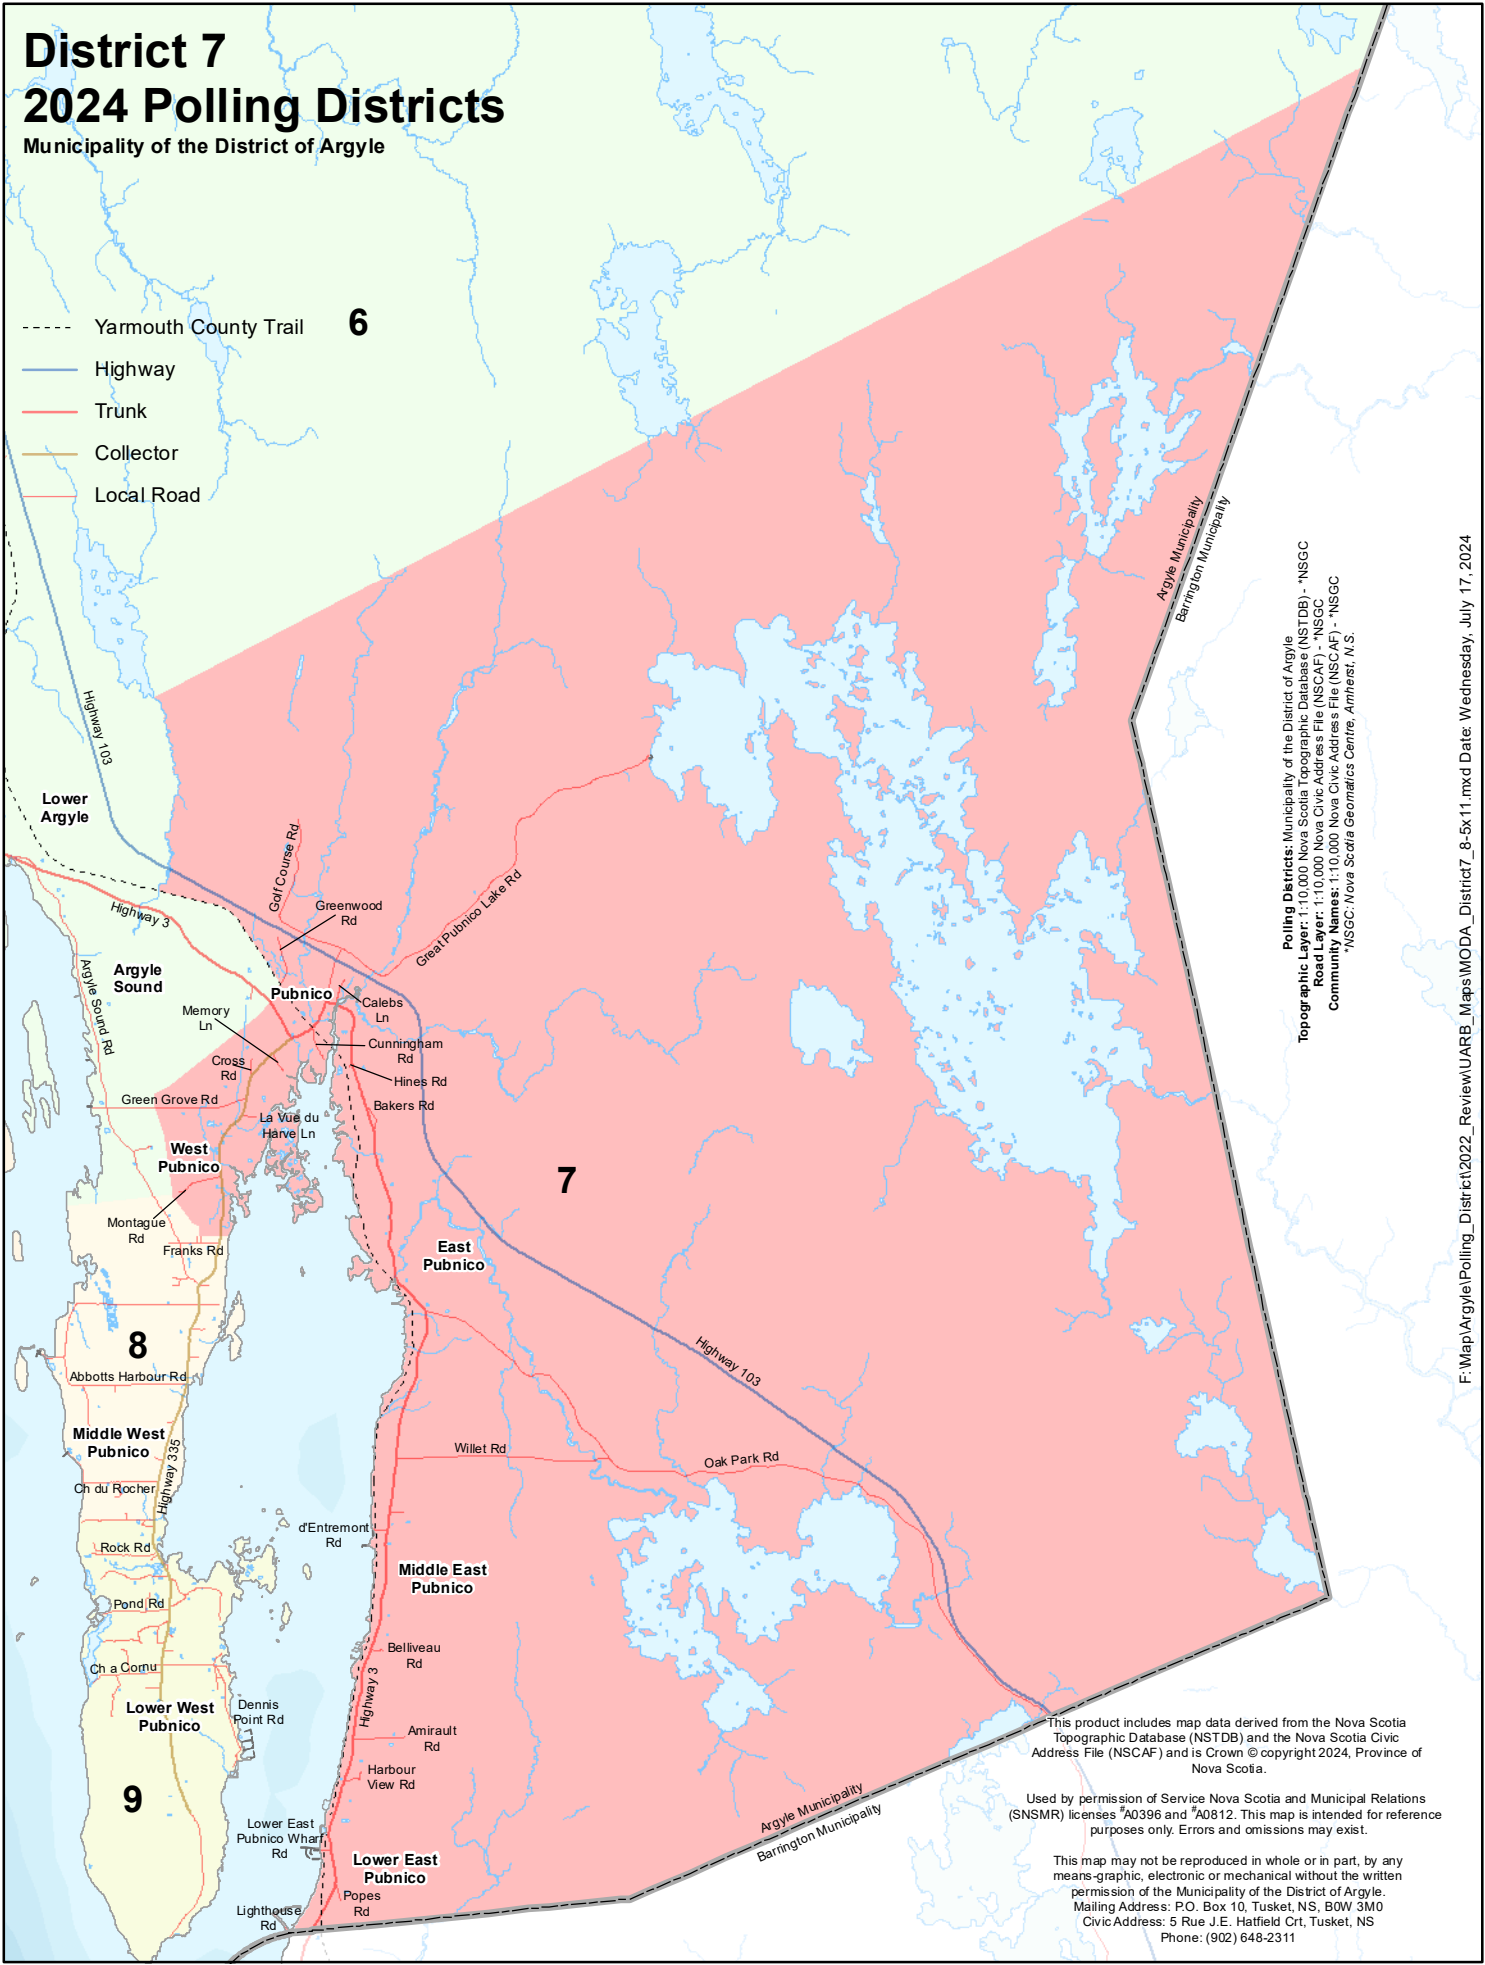

District 7

2024 Polling Districts

Municipality of the District of Argyle

- ----- Yarmouth County Trail **6**
- Highway
- Trunk
- Collector
- Local Road

Polling Districts: Municipality of the District of Argyle
Topographic Layer: 1:10,000 Nova Scotia Topographic (NSTDB) - NSGC
Road Layer: 1:10,000 Nova Scotia Address File (NSCAF) - NSGC
Community Names: 1:10,000 Nova Scotia Address File (NSCAF) - NSGC
NSGC: Nova Scotia Geomatics Centre, Amherst, N.S.

This product includes map data derived from the Nova Scotia Topographic Database (NSTDB) and the Nova Scotia Civic Address File (NSCAF) and is Crown © copyright 2024, Province of Nova Scotia.

Used by permission of Service Nova Scotia and Municipal Relations (SNSMR) licenses "A0396 and "A0812. This map is intended for reference purposes only. Errors and omissions may exist.