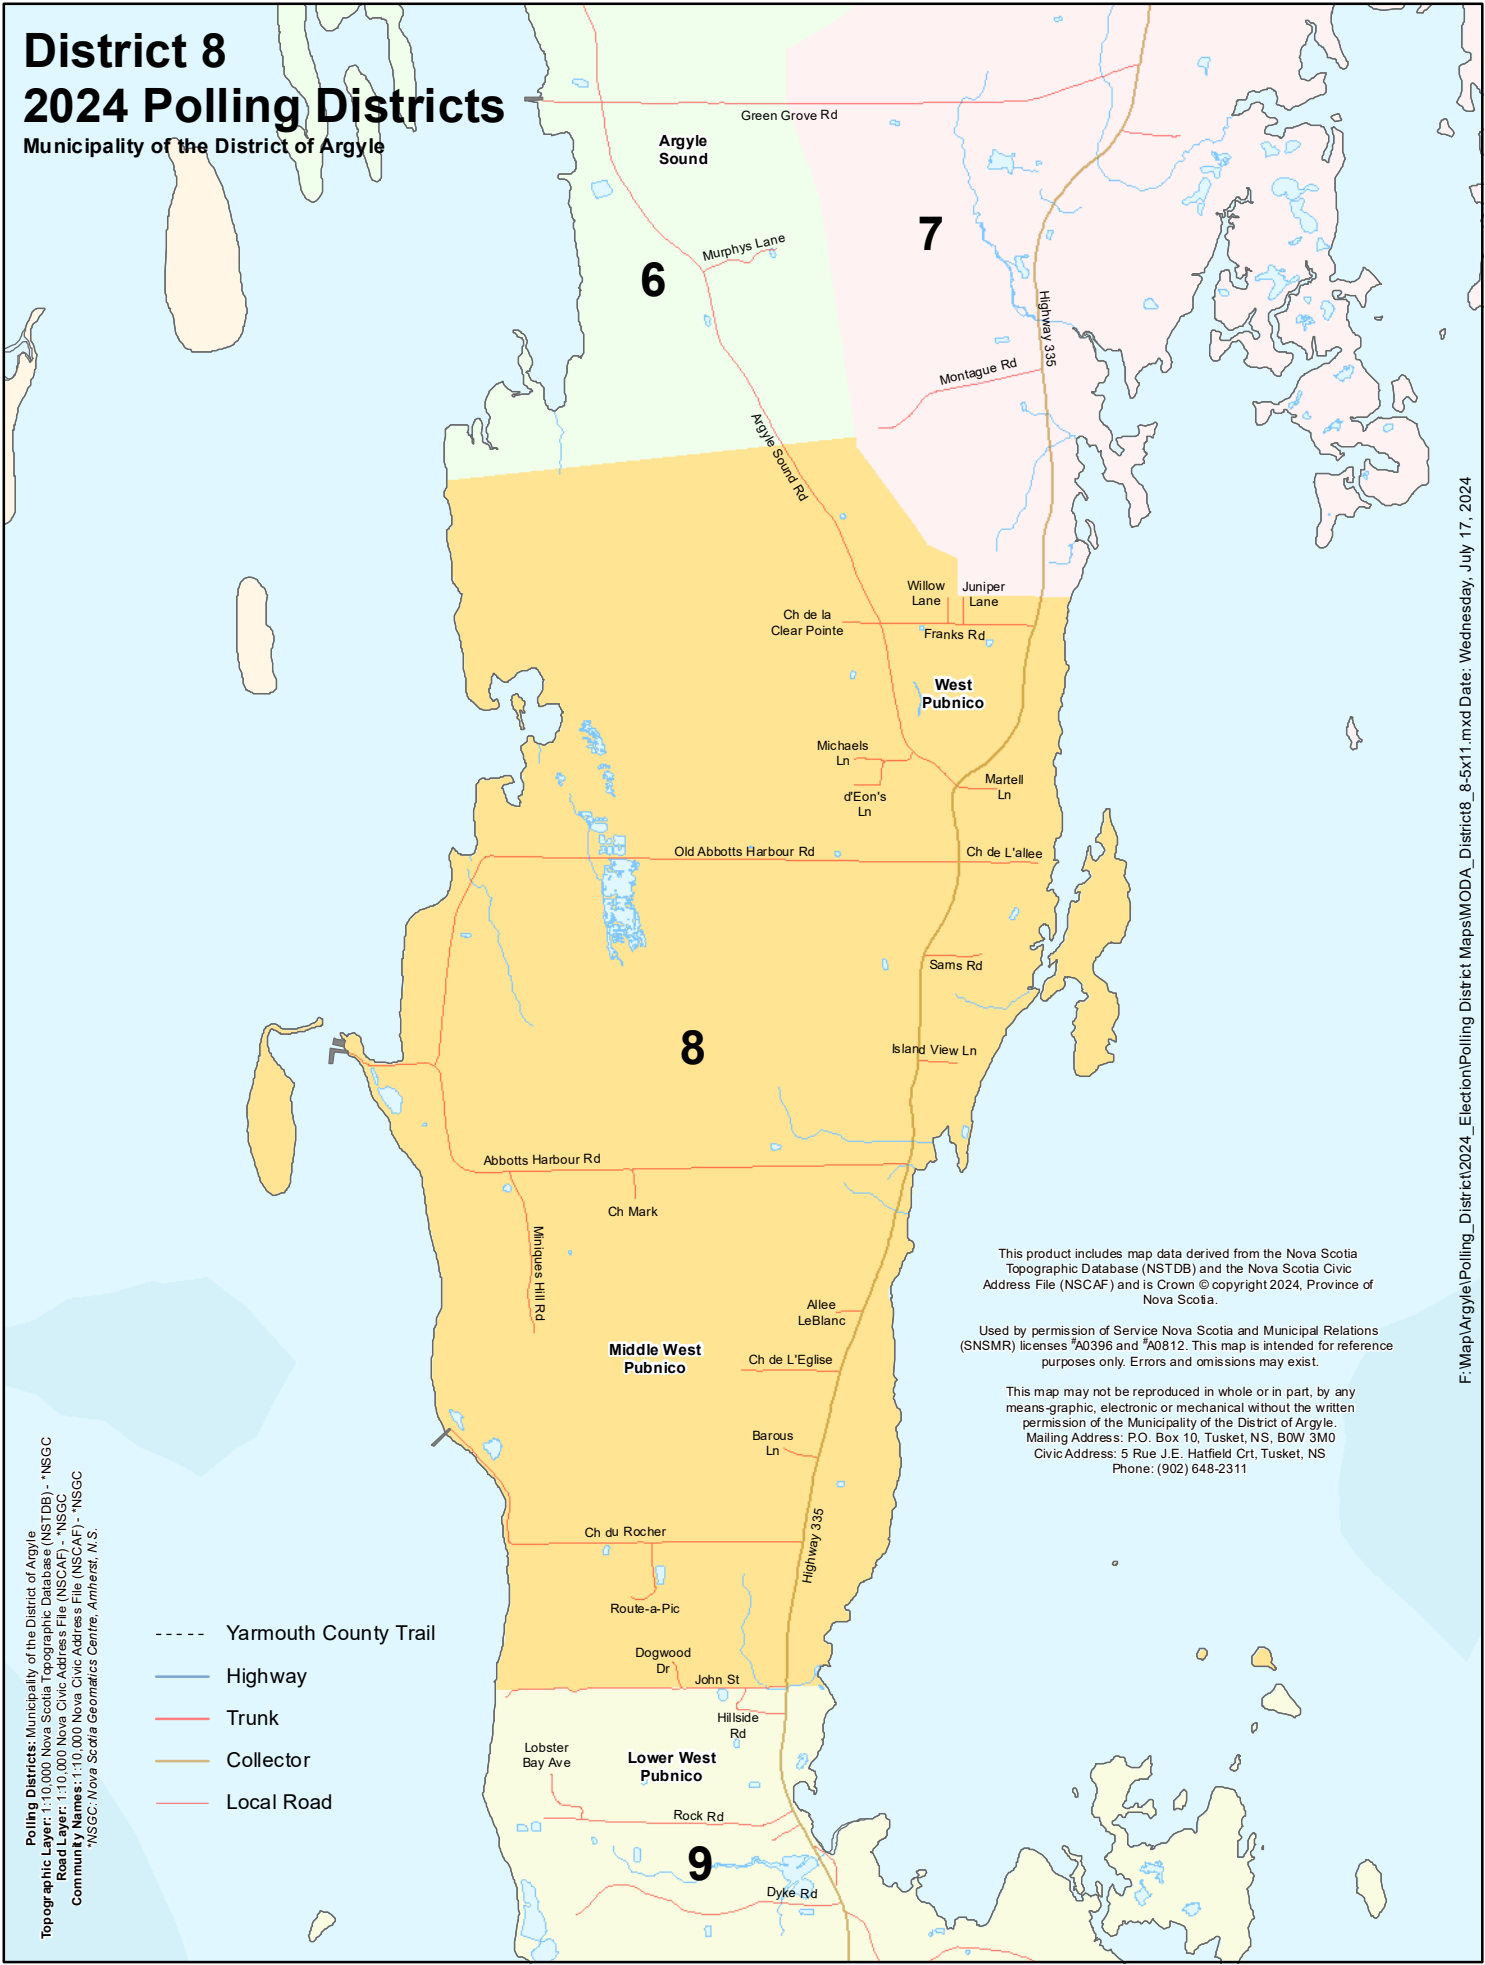

District 8

2024 Polling Districts

Municipality of the District of Argyle

Polling Districts: Municipality of the District of Argyle
Topographic Layer: 1:10,000 Nova Scotia Topographic Database (NSTDB) - "NSGC"
Road Layer: 1:10,000 Nova Scotia Civic Address File (NSCAF) - "NSGC"
Community Names: 1:10,000 Nova Scotia Civic Address File (NSCAF) - "NSGC"
"NSGC: Nova Scotia Geomatics Centre, Amherst, N.S."

- ----- Yarmouth County Trail
- Highway
- Trunk
- Collector
- Local Road

This product includes map data derived from the Nova Scotia Topographic Database (NSTDB) and the Nova Scotia Civic Address File (NSCAF) and is Crown © copyright 2024, Province of Nova Scotia.

Used by permission of Service Nova Scotia and Municipal Relations (SNSMR) licenses #A0396 and #A0812. This map is intended for reference purposes only. Errors and omissions may exist.