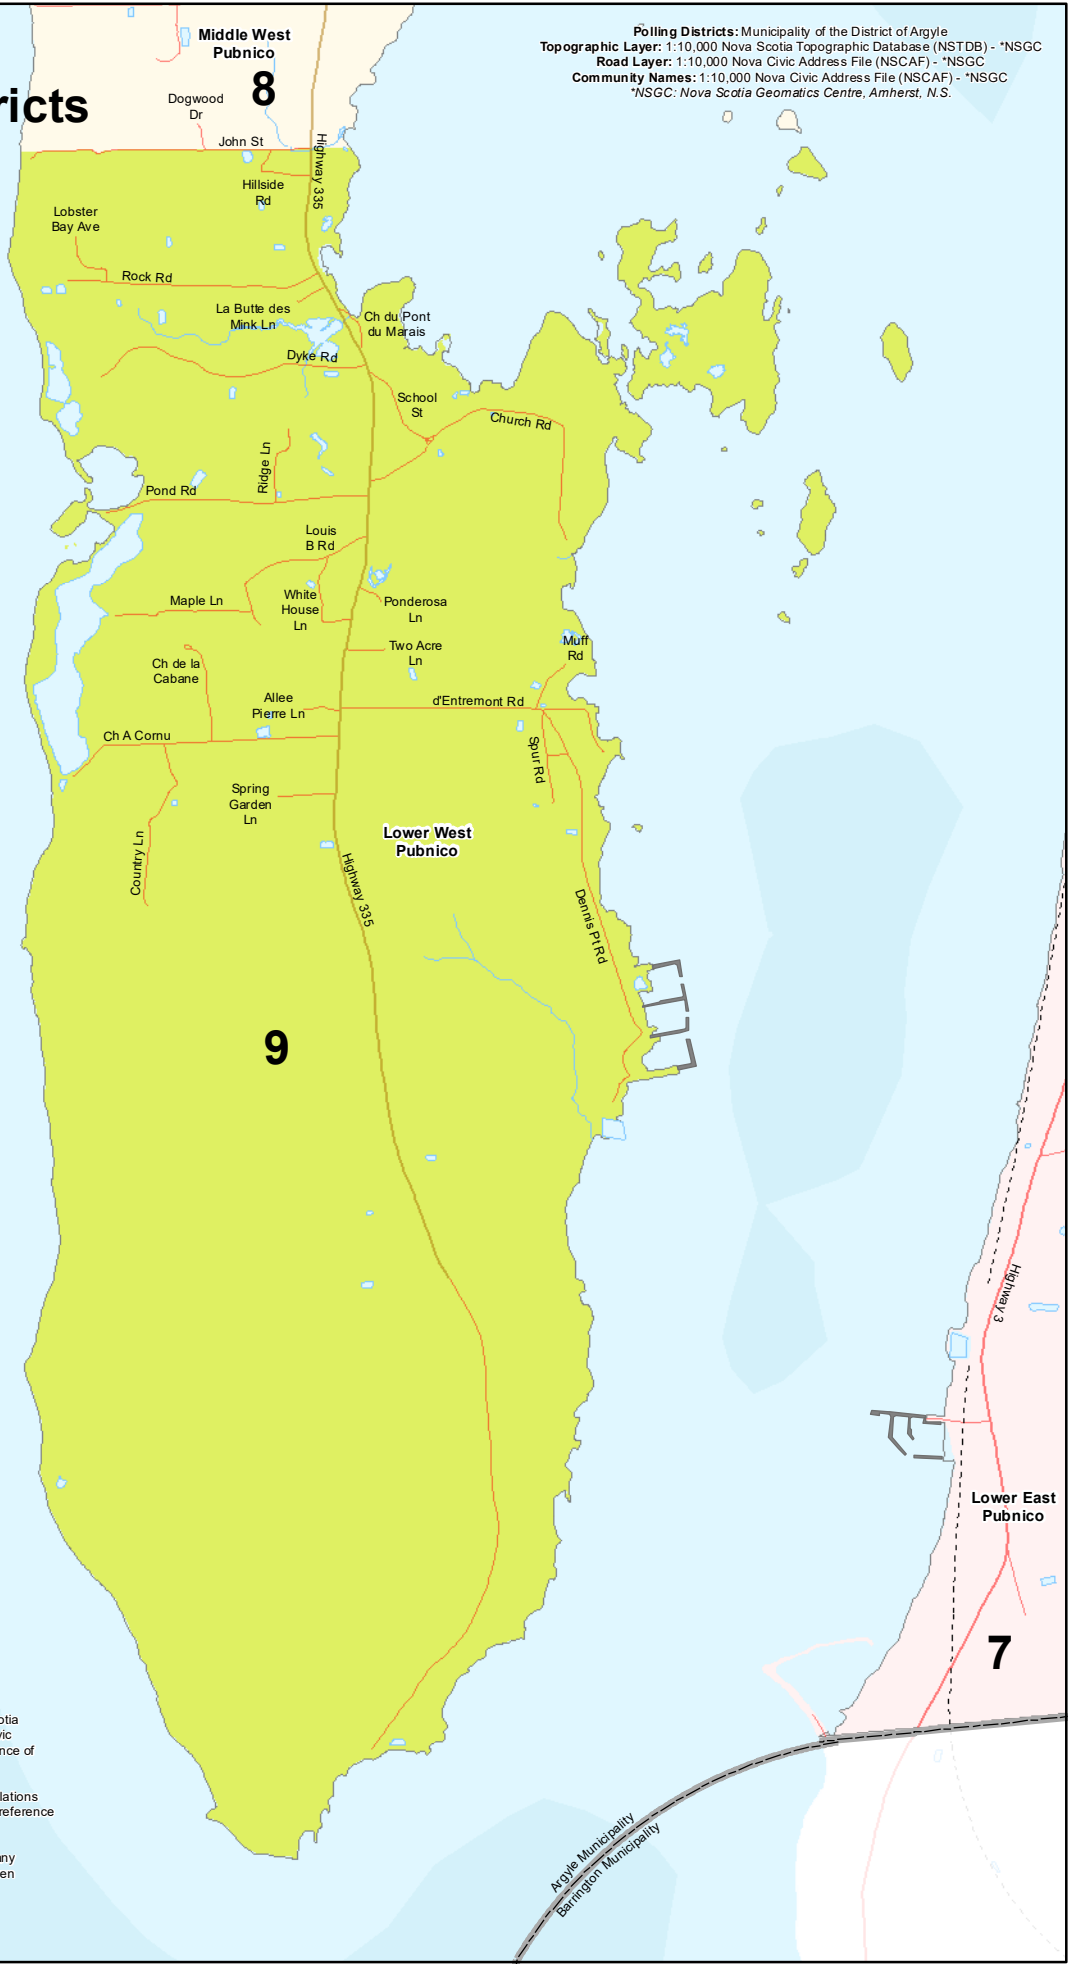

District 9

2024 Polling Districts

Municipality of the District of Argyle

Polling Districts: Municipality of the District of Argyle
Topographic Layer: 1:10,000 Nova Scotia Topographic Database (NSTDB) - *NSGC
Road Layer: 1:10,000 Nova Civic Address File (NSCAF) - *NSGC
Community Names: 1:10,000 Nova Civic Address File (NSCAF) - *NSGC
 *NSGC: Nova Scotia Geomatics Centre, Amherst, N.S.

- Yarmouth County Trail
- Highway
- Trunk
- Collector
- Local Road

F:\Map\Argyle\Polling_District\2024_Election\Polling District Maps\WODA_District9_8-5x11.mxd Date: Wednesday, July 17, 2024

This product includes map data derived from the Nova Scotia Topographic Database (NSTDB) and the Nova Scotia Civic Address File (NSCAF) and is Crown © copyright 2024, Province of Nova Scotia.

Used by permission of Service Nova Scotia and Municipal Relations (SNSMR) licenses #A0396 and #A0812. This map is intended for reference purposes only. Errors and omissions may exist.

This map may not be reproduced in whole or in part, by any means-graphic, electronic or mechanical without the written permission of the Municipality of the District of Argyle.
 Mailing Address: P.O. Box 10, Tusket, NS, B0W 3M0
 Civic Address: 5 Rue J.E. Hatfield Crt, Tusket, NS
 Phone: (902) 648-2311

Argyle Municipality
 Barrington Municipality