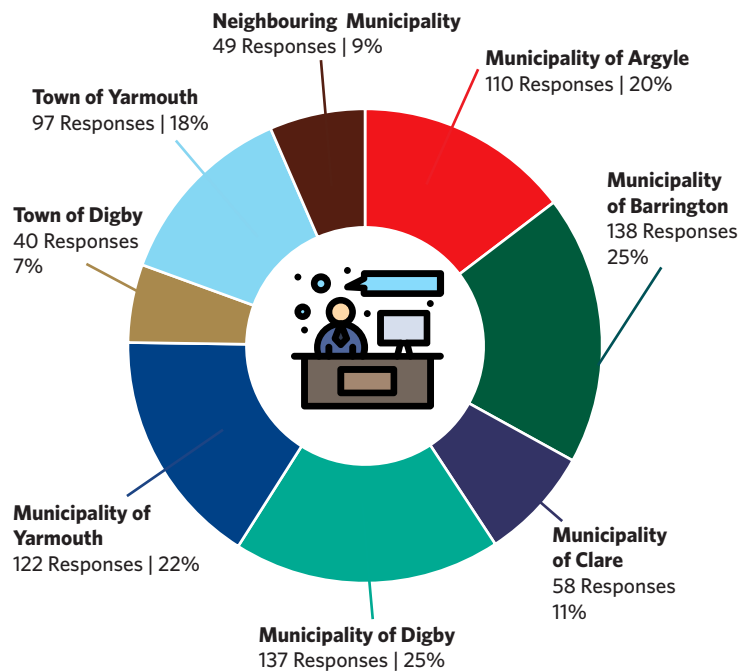

WESTERN REGION Cellular Coverage Survey Results

Based on 534 Responses

Reliability of Cell Service at Workplace

100 Series Highway Reliability

Municipality of Workplace

78%

Experienced unreliable cell service while commuting.

WESTERN REGION

Cellular Coverage Survey Results

Based on 534 Responses

Most Common Cellular Communications Tools Used in Workplaces

Reliability of Cellular Service During Work Commutes

Top 10 Locations of Noticeably Poor Cell Reception