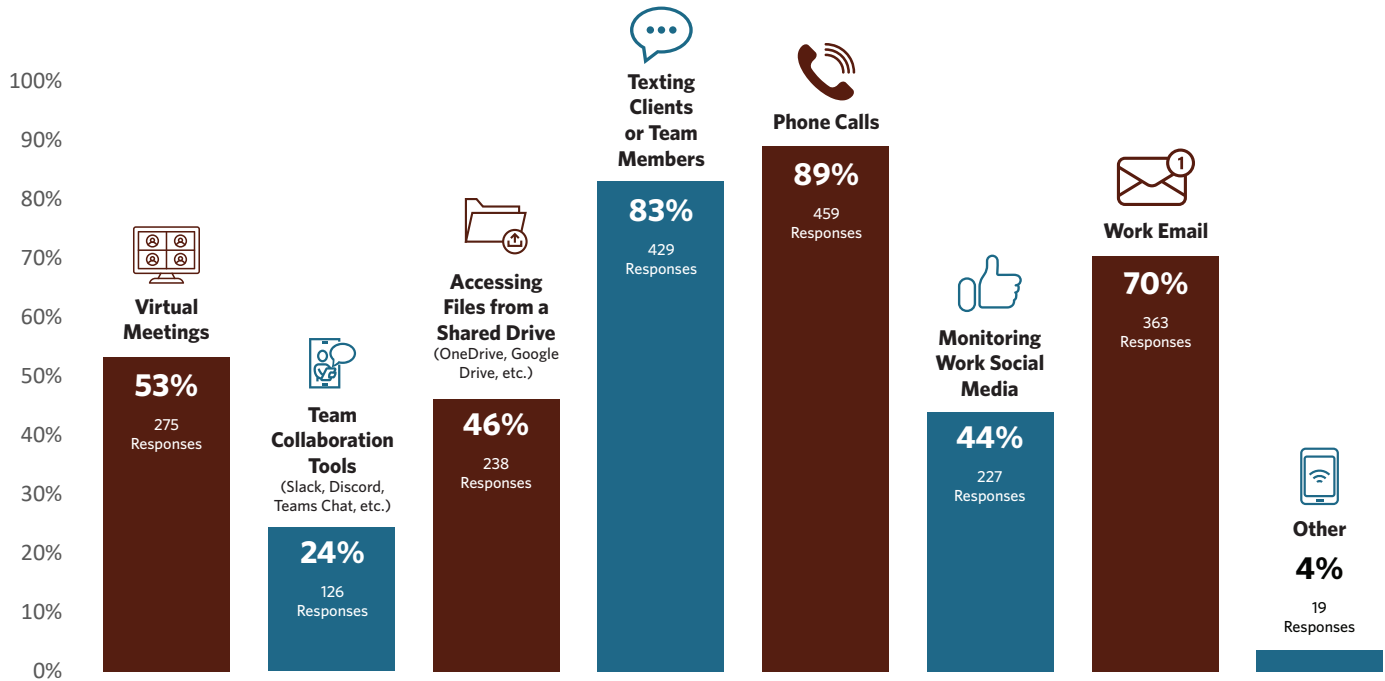

WESTERN REGION Cellular Coverage Survey Results

Based on 534 Responses

Reliability of Cell Service at Workplace

100 Series Highway Reliability

Municipality of Workplace

78%

Experienced unreliable cell service while commuting.

WESTERN REGION

Cellular Coverage Survey Results

Based on 534 Responses

Most Common Cellular Communications Tools Used in Workplaces

Reliability of Cellular Service During Work Commutes

Top 10 Locations of Noticeably Poor Cell Reception