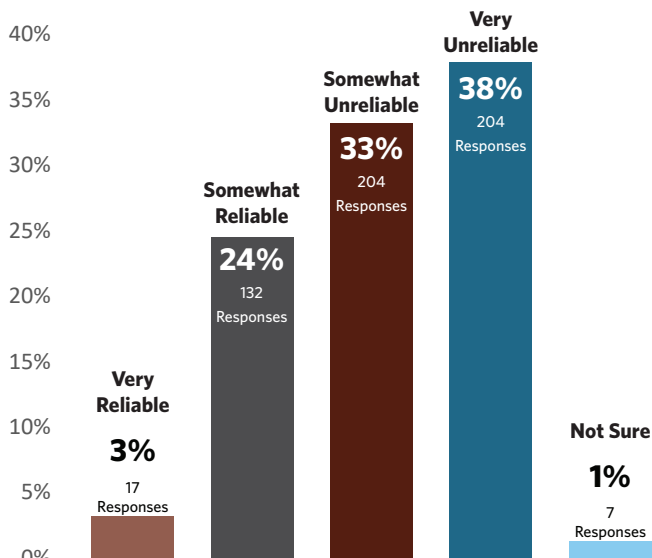

WESTERN REGION Cellular Coverage Survey Results

Based on 534 Responses

Reliability of Cell Service at Workplace

100 Series Highway Reliability

Municipality of Workplace

78%

Experienced unreliable cell service while commuting.