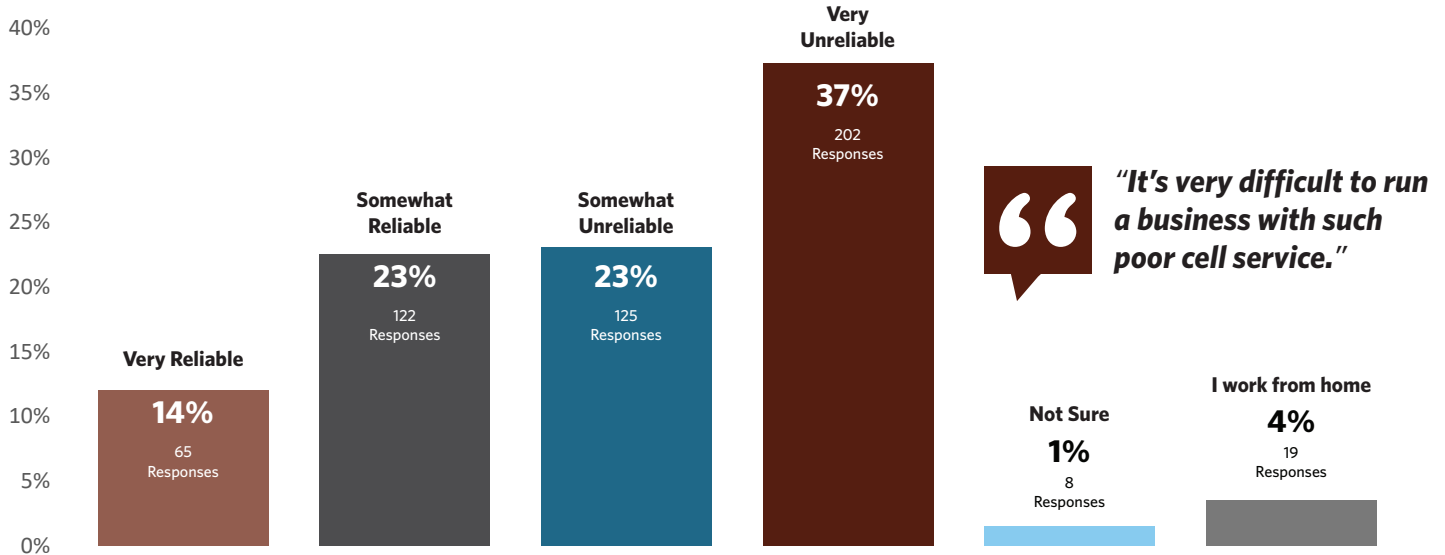

WESTERN REGION Cellular Coverage Survey Results

Based on 534 Responses

Reliability of Cell Service at Workplace

100 Series Highway Reliability

Municipality of Workplace

78%

Experienced unreliable cell service while commuting.